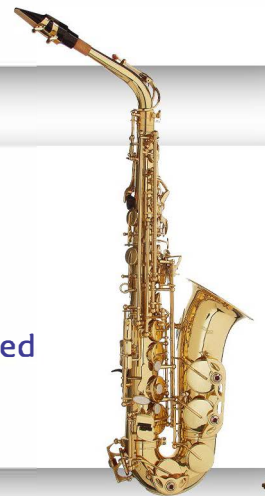

MONTHLY INSTRUMENT RENTALS

Educational Rates for Montreal Academy of Music Students

Violin Outfit - Beginner

Stentor ST1400

New \$25 | Like New \$20
Case, shoulder rest, bow and rosin included

Shipping: \$25
Purchase Price: \$269.98

Classical Guitar

Yamaha C40

New \$18 | Like New \$12
Gig bag included

Shipping: \$25
Purchase Price: \$229.98

Violin Outfit - Intermediate

Eastman 80

New \$50 | Like New \$40
Case, shoulder rest, bow and rosin included

Shipping: \$25
Purchase Price: \$238.99

Alto Sax Outfit

Stagg WS-AS215

New \$75 | Like New \$55
Bag, strap, and reed included

Shipping: \$30
Purchase Price: \$789.99

Electric Guitar Pack

Squier Affinity Strat

New \$40 | Like New \$30
Amp, cable, strap & picks included

Shipping: \$40
Purchase Price: \$389.99

Cello Outfit

Menzel MDN950

New \$85 | Like New \$70
Case, bow and rosin included

Shipping: \$55
Purchase Price: \$795.00